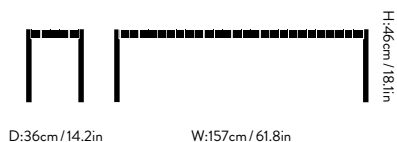

Betty^{TK5}

Thau & Kallio

2020

Product description

Bench

Environment

Indoor

Material

Lacquered or Oiled solid wood and formpressed veneer with natural linen and PP (Polypropylene) webbing

Production process

Made from lacquered solid wood. Seat is webbed by hand with natural linen.

Gliders

Felt gliders are installed as standard.

Dimensions

H:46cm/18.1in, W:157cm/61.8in, D:36cm/14.2in

Packaging dimensions

H:8cm/3.1in, W: 159cm/62.6in, D:38cm/15in

Colli quantity

1 pc

Weight

Product: 7.4 kg

Incl. packaging: 10.3 kg

Country of origin

Latvia

Strength, durability and safety testing

The bench is tested for strength, durability and safety according to EN 16139 level 2 – extreme use.

Cleaning instructions

Please download our Material Care & Cleaning instructions through www.andtradition.com

→ Stock items

Black

Oak

Smoked Oak