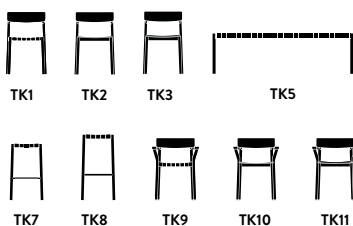

Related products

→ Black
Lacquered ash w.
Natural webbing