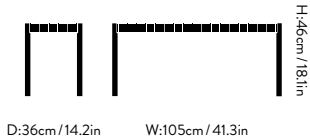

Betty^{TK4}

Thau & Kallio

2020

Product description

Bench

Environment

Indoor

Material

Lacquered or Oiled solid wood and formpressed veneer with natural linen and PP (Polypropylene) webbing

Production process

Made from lacquered solid wood. Seat is webbed by hand with natural linen.

Gliders

Felt gliders are installed as standard.

Dimensions

H:46cm/18.1in, W:105cm/41.3in, D:36cm/14.2in

Packaging dimensions

H:8cm/3.1in, W:108cm/42.5in, D:38cm/15in

Colli quantity

1 pc

Weight

Product: 5.8 kg

Incl. packaging: 7.9 kg

Country of origin

Latvia

Strength, durability and safety testing

The bench is tested for strength, durability and safety according to EN 16139 level 2 – extreme use.

Cleaning instructions

Please download our Material Care & Cleaning instructions through www.andtradition.com

→ Stock items

Black

Oak

Smoked Oak